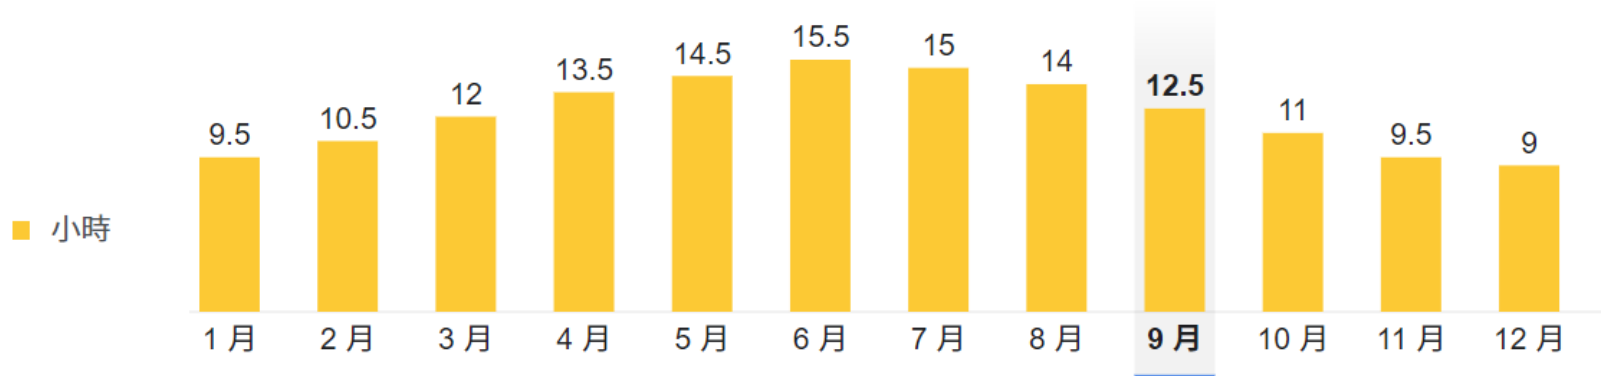

# Where?

# Climate and Average Weather Year Round in Winona

溫度 (°C)

日照時數